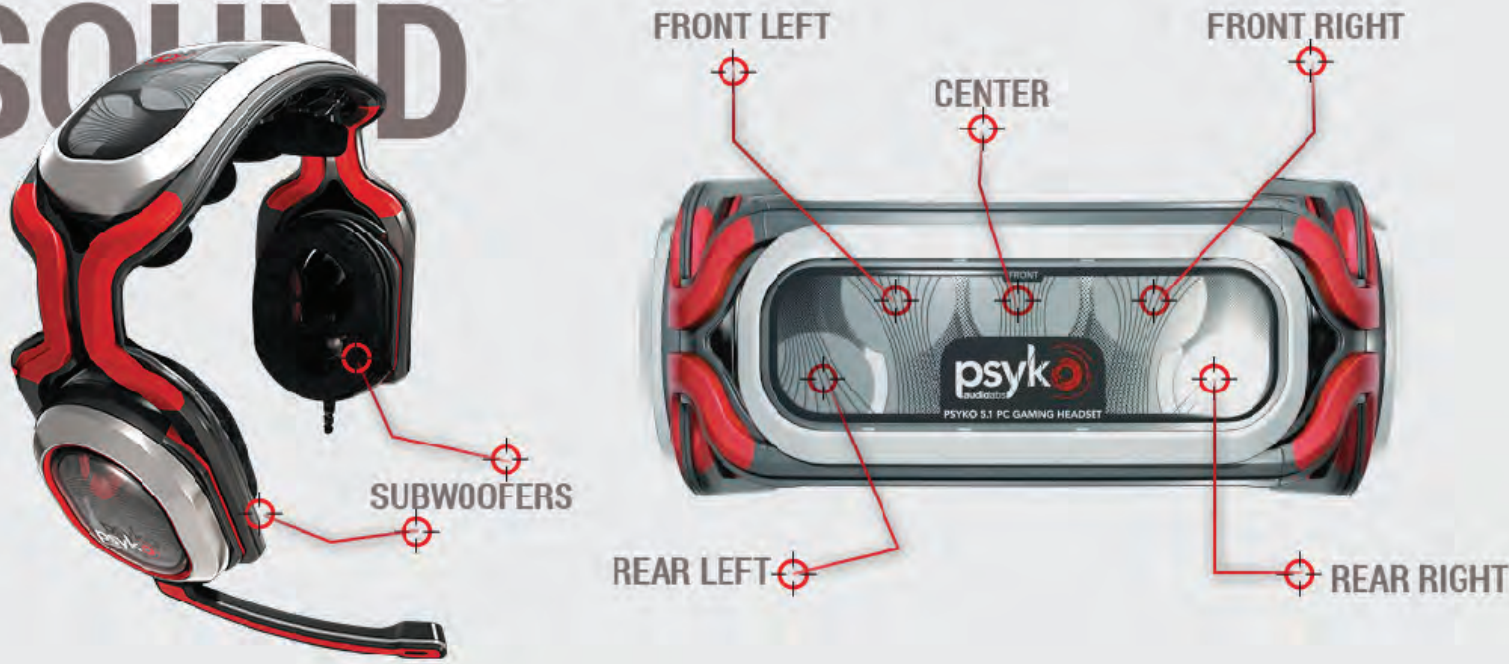

-  Five speakers are placed in the bridge of the headphone each in a precise location to create the correct timing and level differences to both ears.
-  Dual precision-tuned audio waveguides direct the sound from all speakers to flow past the front and rear of both ears, creating the same audio environment that exists with a 5.1 room speaker system.
-  To complete the 5.1 surround sound experience, sub-woofers are placed in each ear cup to deliver the most dynamic a audio gaming experience.

GET THE LATEST IN PATENTED AUDIO TECHNOLOGY FROM THESE RETAILERS:

5.1 SURROUND SOUND

- PC COMPATIBLE:** Designed exclusively for the PC. We also include everything you need to play on your favorite console.
- 5.1/7.1 SURROUND SOUND:** Five individual speakers in the bridge of the headset to recreate the perfect room.
- INSTANT POSITIONAL AWARENESS:** Precision audio waveguides naturally drive the sound to both ears with zero latency.
- PSYKO AMP:** Fully adjustable bass, volume control, and 5 LED visual direction indicators.
- REMOVABLE MIC:** There when you need it, but out of the way when you don't.
- PIVOT EAR CUPS:** Pivot-open ear cups keep your ears cool during extended play, also allows you to hear others.